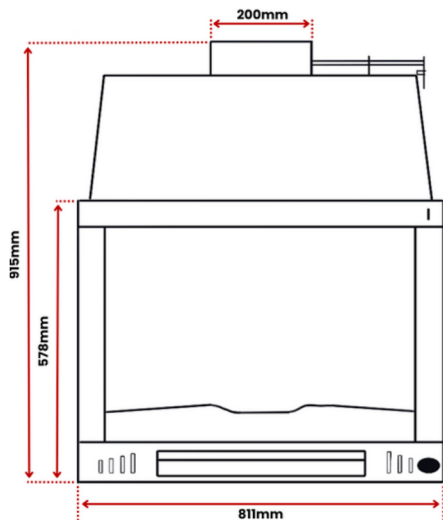

GRILL 680 W x 630 D

BF 90

STAINLESS STEEL GRILL WITH 4
ADJUSTABLE COOKING HEIGHTS

Ø 300 MM INTERNAL FLUE

BARBEQUE BASE LINED WITH
FIREBRICKS

WOOD / COAL FUEL

APPROXIMATE COOKING AREA

GRILL 890 W x 650 D

FUSION

SPECIFICATIONS

FUSION 140

WEIGHT 235 KG

FLUE SIZE 300MM MALE
INNER
CONNECTION

FUSION 160

WEIGHT 300 KG

FLUE SIZE 300MM MALE
INNER
CONNECTION

FUSION 200

WEIGHT 360 KG

FLUE SIZE 350 MM MALE
INNER
CONNECTION

BH SERIES

SPECIFICATIONS

BH 70

WEIGHT 58 KG
FLUE SIZE 200MM MALE INNER CONNECTION

BH 80

WEIGHT 75 KG
FLUE SIZE 200MM MALE INNER CONNECTION

BH 100

WEIGHT 93 KG
FLUE SIZE 250MM MALE INNER CONNECTION

BH OVEN

SPECIFICATIONS

BH 80 OVEN

WEIGHT 140 KG

FLUE SIZE 250 MM MALE INNER CONNECTION