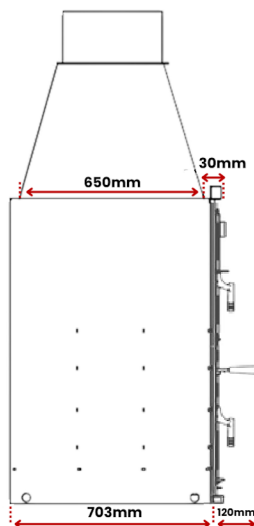

GRILL 680 W x 630 D

BF 90

STAINLESS STEEL GRILL WITH 4
ADJUSTABLE COOKING HEIGHTS

Ø 300 MM INTERNAL FLUE

BARBEQUE BASE LINED WITH
FIREBRICKS

WOOD / COAL FUEL

APPROXIMATE COOKING AREA

GRILL 890 W x 650 D

FUSION

SPECIFICATIONS

FUSION 140

WEIGHT 235 KG

FLUE SIZE 300MM MALE
INNER
CONNECTION

FUSION 160

WEIGHT 300 KG

FLUE SIZE 300MM MALE
INNER
CONNECTION

FUSION 200

WEIGHT 360 KG

FLUE SIZE 350 MM MALE
INNER
CONNECTION

BH SERIES

SPECIFICATIONS

BH 70

WEIGHT 58 KG
FLUE SIZE 200MM MALE INNER CONNECTION

BH 80

WEIGHT 75 KG
FLUE SIZE 200MM MALE INNER CONNECTION

BH 100

WEIGHT 93 KG
FLUE SIZE 250MM MALE INNER CONNECTION

BH OVEN

SPECIFICATIONS

BH 80 OVEN

WEIGHT 140 KG

FLUE SIZE 250 MM MALE INNER CONNECTION