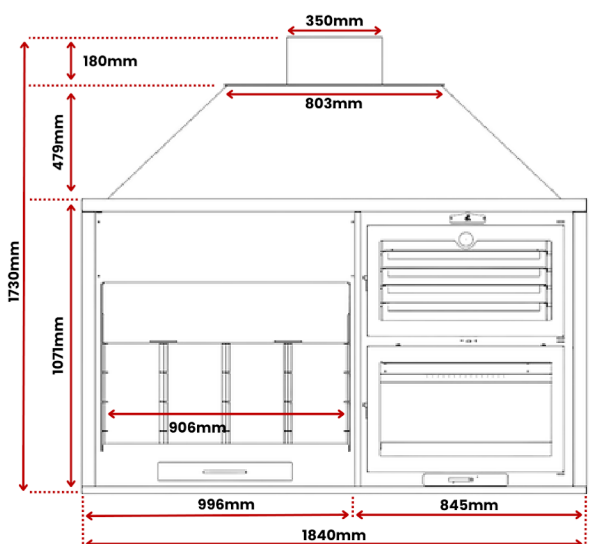

APPROXIMATE COOKING AREA

GRILL 620 W x 550 D

BF 70

STAINLESS STEEL GRILL WITH 4
ADJUSTABLE COOKING HEIGHTS

Ø 250 MM INTERNAL FLUE

BARBEQUE BASE LINED WITH
FIREBRICKS

WOOD / COAL FUEL

APPROXIMATE COOKING AREA

GRILL 680 W x 630 D

BF 90

STAINLESS STEEL GRILL WITH 4
ADJUSTABLE COOKING HEIGHTS

Ø 300 MM INTERNAL FLUE

BARBEQUE BASE LINED WITH
FIREBRICKS

WOOD / COAL FUEL

APPROXIMATE COOKING AREA

GRILL 890 W x 650 D

FUSION

SPECIFICATIONS

FUSION 140

WEIGHT 235 KG

FLUE SIZE 300MM MALE
INNER
CONNECTION

FUSION 160

WEIGHT 300 KG

FLUE SIZE 300MM MALE
INNER
CONNECTION

FUSION 200

WEIGHT 360 KG

FLUE SIZE 350 MM MALE
INNER
CONNECTION

BH SERIES

SPECIFICATIONS

BH 70

WEIGHT 58 KG
FLUE SIZE 200MM MALE INNER CONNECTION

BH 80