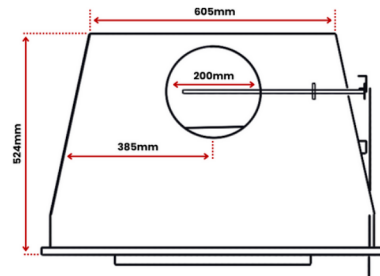

GRILL 680 W x 630 D

BF 90

STAINLESS STEEL GRILL WITH 4
ADJUSTABLE COOKING HEIGHTS

Ø 300 MM INTERNAL FLUE

BARBEQUE BASE LINED WITH
FIREBRICKS

WOOD / COAL FUEL

APPROXIMATE COOKING AREA

GRILL 890 W x 650 D

FUSION

SPECIFICATIONS

FUSION 140

WEIGHT 235 KG

FLUE SIZE 300MM MALE
INNER
CONNECTION

FUSION 160

WEIGHT 300 KG

FLUE SIZE 300MM MALE
INNER
CONNECTION

FUSION 200

WEIGHT 360 KG

FLUE SIZE 350 MM MALE
INNER
CONNECTION

BH SERIES

SPECIFICATIONS

BH 70

WEIGHT 58 KG
FLUE SIZE 200MM MALE INNER CONNECTION

BH 80

WEIGHT 75 KG
FLUE SIZE 200MM MALE INNER CONNECTION

BH 100

WEIGHT 93 KG
FLUE SIZE 250MM MALE INNER CONNECTION

BH OVEN

SPECIFICATIONS

BH 80 OVEN

WEIGHT 140 KG

FLUE SIZE 250 MM MALE INNER CONNECTION