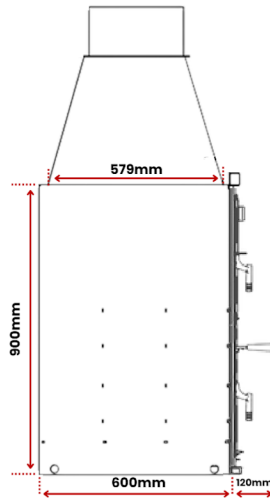

APPROXIMATE COOKING AREA

GRILL 620 W x 550 D

BF 70

STAINLESS STEEL GRILL WITH 4
ADJUSTABLE COOKING HEIGHTS

Ø 250 MM INTERNAL FLUE

BARBEQUE BASE LINED WITH
FIREBRICKS

WOOD / COAL FUEL

APPROXIMATE COOKING AREA

GRILL 680 W x 630 D

BF 90

STAINLESS STEEL GRILL WITH 4
ADJUSTABLE COOKING HEIGHTS

Ø 300 MM INTERNAL FLUE

BARBEQUE BASE LINED WITH
FIREBRICKS

WOOD / COAL FUEL

APPROXIMATE COOKING AREA

GRILL 890 W x 650 D

FUSION

SPECIFICATIONS

FUSION 140

WEIGHT 235 KG

FLUE SIZE 300MM MALE
INNER
CONNECTION

FUSION 160

WEIGHT 300 KG

FLUE SIZE 300MM MALE
INNER
CONNECTION

FUSION 200

WEIGHT 360 KG

FLUE SIZE 350 MM MALE
INNER
CONNECTION

BH SERIES

SPECIFICATIONS

BH 70

WEIGHT 58 KG
FLUE SIZE 200MM MALE INNER CONNECTION

BH 80