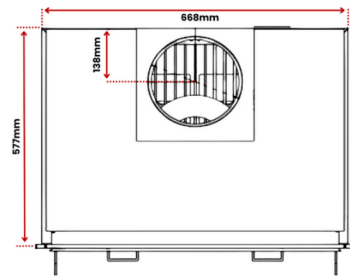

FUSION

SPECIFICATIONS

FUSION 140

WEIGHT 235 KG

FLUE SIZE 300MM MALE
INNER
CONNECTION

FUSION 160

WEIGHT 300 KG

FLUE SIZE 300MM MALE
INNER
CONNECTION

FUSION 200

WEIGHT 360 KG

FLUE SIZE 350 MM MALE
INNER
CONNECTION

BH SERIES

SPECIFICATIONS

BH 70

WEIGHT 58 KG
FLUE SIZE 200MM MALE INNER CONNECTION

BH 80

WEIGHT 75 KG
FLUE SIZE 200MM MALE INNER CONNECTION

BH 100

WEIGHT 93 KG
FLUE SIZE 250MM MALE INNER CONNECTION

BH OVEN

SPECIFICATIONS

BH 80 OVEN

WEIGHT 140 KG

FLUE SIZE 250 MM MALE INNER CONNECTION

BH 100 OVEN

WEIGHT 182 KG

FLUE SIZE 250 MM MALE INNER CONNECTION

BF SERIES

SPECIFICATIONS

BF 60

WEIGHT 95 KG

FLUE SIZE 250MM MALE INNER CONNECTION