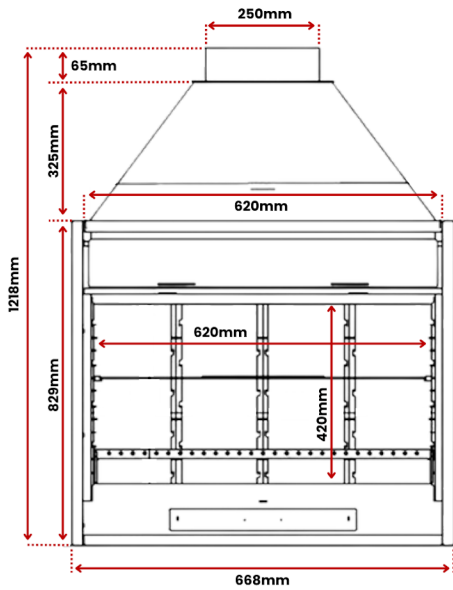

WEIGHT 75 KG
FLUE SIZE 200MM MALE INNER CONNECTION

BH 100

WEIGHT 93 KG
FLUE SIZE 250MM MALE INNER CONNECTION

BH OVEN

SPECIFICATIONS

BH 80 OVEN

WEIGHT 140 KG

FLUE SIZE 250 MM MALE INNER CONNECTION

BH 100 OVEN

WEIGHT 182 KG

FLUE SIZE 250 MM MALE INNER CONNECTION

BF SERIES

SPECIFICATIONS

BF 60

WEIGHT 95 KG

FLUE SIZE 250MM MALE INNER CONNECTION