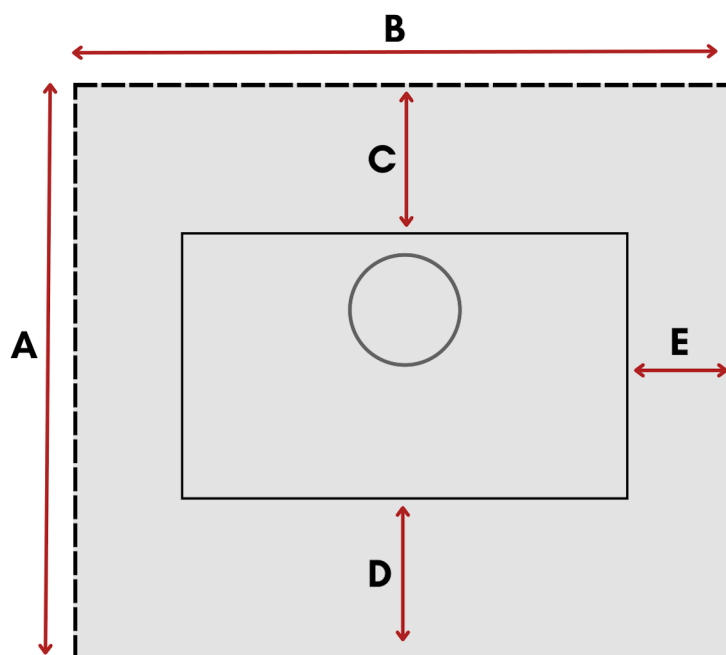

BF 70

WEIGHT 150 KG

FLUE SIZE 250MM MALE INNER CONNECTION

BF 90

WEIGHT 190 KG

FLUE SIZE 300MM MALE INNER CONNECTION

HEARTH & CLEARANCE REQUIREMENTS

HEARTH REQUIREMENTS