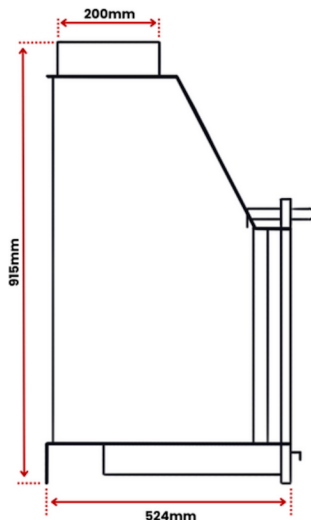

GRILL 680 W x 630 D

BF 90

STAINLESS STEEL GRILL WITH 4
ADJUSTABLE COOKING HEIGHTS

Ø 300 MM INTERNAL FLUE

BARBEQUE BASE LINED WITH
FIREBRICKS

WOOD / COAL FUEL

APPROXIMATE COOKING AREA

GRILL 890 W x 650 D

FUSION

SPECIFICATIONS

FUSION 140

WEIGHT 235 KG

FLUE SIZE 300MM MALE
INNER
CONNECTION

FUSION 160

WEIGHT 300 KG

FLUE SIZE 300MM MALE
INNER
CONNECTION

FUSION 200

WEIGHT 360 KG

FLUE SIZE 350 MM MALE
INNER
CONNECTION

BH SERIES

SPECIFICATIONS

BH 70

WEIGHT 58 KG
FLUE SIZE 200MM MALE INNER CONNECTION

BH 80

WEIGHT 75 KG
FLUE SIZE 200MM MALE INNER CONNECTION

BH 100

WEIGHT 93 KG
FLUE SIZE 250MM MALE INNER CONNECTION

BH OVEN

SPECIFICATIONS

BH 80 OVEN

WEIGHT 140 KG

FLUE SIZE 250 MM MALE INNER CONNECTION