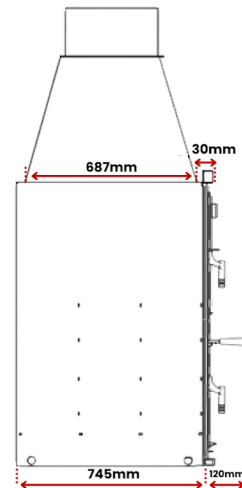

GRILL 680 W x 630 D

BF 90

STAINLESS STEEL GRILL WITH 4
ADJUSTABLE COOKING HEIGHTS

Ø 300 MM INTERNAL FLUE

BARBEQUE BASE LINED WITH
FIREBRICKS

WOOD / COAL FUEL

APPROXIMATE COOKING AREA

GRILL 890 W x 650 D

FUSION

SPECIFICATIONS

FUSION 140

WEIGHT 235 KG

FLUE SIZE 300MM MALE
INNER
CONNECTION

FUSION 160

WEIGHT 300 KG

FLUE SIZE 300MM MALE
INNER
CONNECTION

FUSION 200

WEIGHT 360 KG

FLUE SIZE 350 MM MALE
INNER
CONNECTION

BH SERIES

SPECIFICATIONS

BH 70

WEIGHT 58 KG
FLUE SIZE 200MM MALE INNER CONNECTION

BH 80

WEIGHT 75 KG
FLUE SIZE 200MM MALE INNER CONNECTION

BH 100

WEIGHT 93 KG
FLUE SIZE 250MM MALE INNER CONNECTION

BH OVEN

SPECIFICATIONS

BH 80 OVEN

WEIGHT 140 KG

FLUE SIZE 250 MM MALE INNER CONNECTION