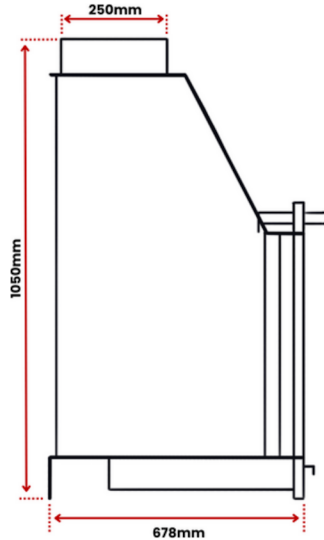

GRILL 680 W x 630 D

BF 90

STAINLESS STEEL GRILL WITH 4
ADJUSTABLE COOKING HEIGHTS

Ø 300 MM INTERNAL FLUE

BARBEQUE BASE LINED WITH
FIREBRICKS

WOOD / COAL FUEL

APPROXIMATE COOKING AREA

GRILL 890 W x 650 D

FUSION

SPECIFICATIONS

FUSION 140

WEIGHT 235 KG

FLUE SIZE 300MM MALE
INNER
CONNECTION

FUSION 160

WEIGHT 300 KG

FLUE SIZE 300MM MALE
INNER
CONNECTION

FUSION 200

WEIGHT 360 KG

FLUE SIZE 350 MM MALE
INNER
CONNECTION

BH SERIES

SPECIFICATIONS

BH 70

WEIGHT 58 KG
FLUE SIZE 200MM MALE INNER CONNECTION

BH 80

WEIGHT 75 KG
FLUE SIZE 200MM MALE INNER CONNECTION

BH 100

WEIGHT 93 KG
FLUE SIZE 250MM MALE INNER CONNECTION

BH OVEN

SPECIFICATIONS

BH 80 OVEN

WEIGHT 140 KG

FLUE SIZE 250 MM MALE INNER CONNECTION