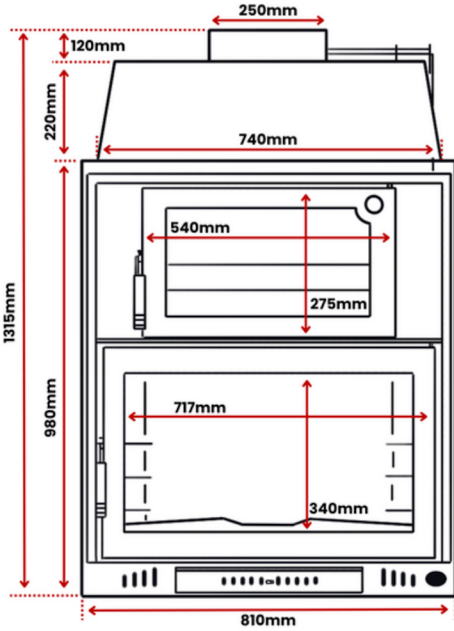

FUSION

SPECIFICATIONS

FUSION 140

WEIGHT 235 KG

FLUE SIZE 300MM MALE
INNER
CONNECTION

FUSION 160

WEIGHT 300 KG

FLUE SIZE 300MM MALE
INNER
CONNECTION

FUSION 200

WEIGHT 360 KG

FLUE SIZE 350 MM MALE
INNER
CONNECTION

BH SERIES

SPECIFICATIONS

BH 70

WEIGHT 58 KG
FLUE SIZE 200MM MALE INNER CONNECTION

BH 80

WEIGHT 75 KG
FLUE SIZE 200MM MALE INNER CONNECTION

BH 100

WEIGHT 93 KG
FLUE SIZE 250MM MALE INNER CONNECTION

BH OVEN

SPECIFICATIONS

BH 80 OVEN

WEIGHT 140 KG

FLUE SIZE 250 MM MALE INNER CONNECTION

BH 100 OVEN

WEIGHT 182 KG

FLUE SIZE 250 MM MALE INNER CONNECTION

BF SERIES

SPECIFICATIONS

BF 60

WEIGHT 95 KG

FLUE SIZE 250MM MALE INNER CONNECTION