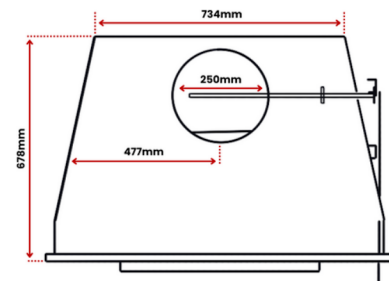

GRILL 680 W x 630 D

BF 90

STAINLESS STEEL GRILL WITH 4
ADJUSTABLE COOKING HEIGHTS

Ø 300 MM INTERNAL FLUE

BARBEQUE BASE LINED WITH
FIREBRICKS

WOOD / COAL FUEL

APPROXIMATE COOKING AREA

GRILL 890 W x 650 D

FUSION

SPECIFICATIONS

FUSION 140

WEIGHT 235 KG

FLUE SIZE 300MM MALE
INNER
CONNECTION

FUSION 160

WEIGHT 300 KG

FLUE SIZE 300MM MALE
INNER
CONNECTION

FUSION 200

WEIGHT 360 KG

FLUE SIZE 350 MM MALE
INNER
CONNECTION

BH SERIES

SPECIFICATIONS

BH 70

WEIGHT 58 KG
FLUE SIZE 200MM MALE INNER CONNECTION

BH 80

WEIGHT 75 KG
FLUE SIZE 200MM MALE INNER CONNECTION

BH 100

WEIGHT 93 KG
FLUE SIZE 250MM MALE INNER CONNECTION

BH OVEN

SPECIFICATIONS

BH 80 OVEN

WEIGHT 140 KG

FLUE SIZE 250 MM MALE INNER CONNECTION