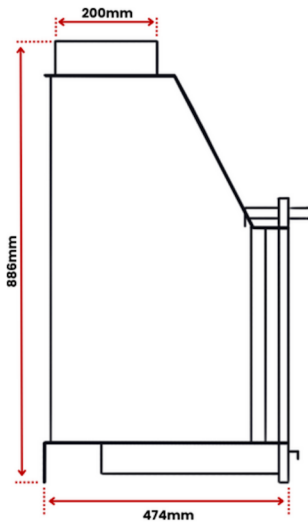

GRILL 680 W x 630 D

BF 90

STAINLESS STEEL GRILL WITH 4
ADJUSTABLE COOKING HEIGHTS

Ø 300 MM INTERNAL FLUE

BARBEQUE BASE LINED WITH
FIREBRICKS

WOOD / COAL FUEL

APPROXIMATE COOKING AREA

GRILL 890 W x 650 D

FUSION

SPECIFICATIONS

FUSION 140

WEIGHT 235 KG

FLUE SIZE 300MM MALE
INNER
CONNECTION

FUSION 160

WEIGHT 300 KG

FLUE SIZE 300MM MALE
INNER
CONNECTION

FUSION 200

WEIGHT 360 KG

FLUE SIZE 350 MM MALE
INNER
CONNECTION

BH SERIES

SPECIFICATIONS

BH 70

WEIGHT 58 KG
FLUE SIZE 200MM MALE INNER CONNECTION

BH 80

WEIGHT 75 KG
FLUE SIZE 200MM MALE INNER CONNECTION

BH 100

WEIGHT 93 KG
FLUE SIZE 250MM MALE INNER CONNECTION

BH OVEN

SPECIFICATIONS

BH 80 OVEN

WEIGHT 140 KG

FLUE SIZE 250 MM MALE INNER CONNECTION