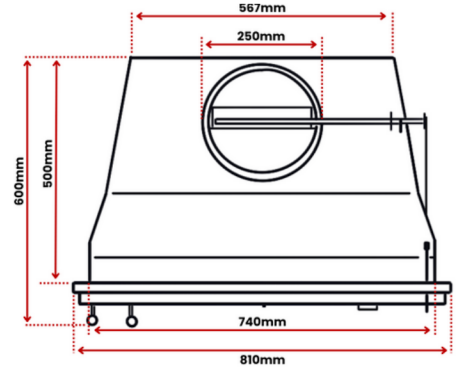

FUSION

SPECIFICATIONS

FUSION 140

WEIGHT 235 KG

FLUE SIZE 300MM MALE
INNER
CONNECTION

FUSION 160

WEIGHT 300 KG

FLUE SIZE 300MM MALE
INNER
CONNECTION

FUSION 200

WEIGHT 360 KG

FLUE SIZE 350 MM MALE
INNER
CONNECTION

BH SERIES

SPECIFICATIONS

BH 70

WEIGHT 58 KG
FLUE SIZE 200MM MALE INNER CONNECTION

BH 80

WEIGHT 75 KG
FLUE SIZE 200MM MALE INNER CONNECTION

BH 100

WEIGHT 93 KG
FLUE SIZE 250MM MALE INNER CONNECTION

BH OVEN

SPECIFICATIONS

BH 80 OVEN

WEIGHT 140 KG

FLUE SIZE 250 MM MALE INNER CONNECTION

BH 100 OVEN

WEIGHT 182 KG

FLUE SIZE 250 MM MALE INNER CONNECTION

BF SERIES

SPECIFICATIONS

BF 60

WEIGHT 95 KG

FLUE SIZE 250MM MALE INNER CONNECTION