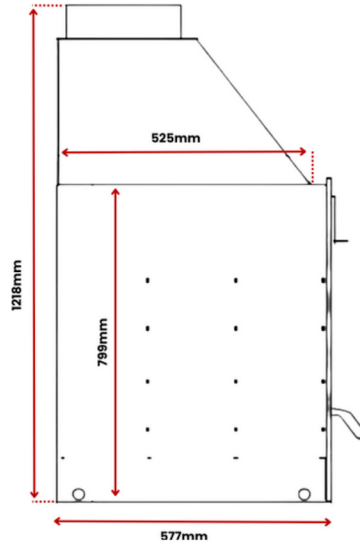

FUSION

SPECIFICATIONS

FUSION 140

WEIGHT 235 KG

FLUE SIZE 300MM MALE
INNER
CONNECTION

FUSION 160

WEIGHT 300 KG

FLUE SIZE 300MM MALE
INNER
CONNECTION

FUSION 200

WEIGHT 360 KG

FLUE SIZE 350 MM MALE
INNER
CONNECTION

BH SERIES

SPECIFICATIONS

BH 70

WEIGHT 58 KG
FLUE SIZE 200MM MALE INNER CONNECTION

BH 80

WEIGHT 75 KG
FLUE SIZE 200MM MALE INNER CONNECTION

BH 100

WEIGHT 93 KG
FLUE SIZE 250MM MALE INNER CONNECTION

BH OVEN

SPECIFICATIONS

BH 80 OVEN

WEIGHT 140 KG

FLUE SIZE 250 MM MALE INNER CONNECTION

BH 100 OVEN

WEIGHT 182 KG

FLUE SIZE 250 MM MALE INNER CONNECTION

BF SERIES

SPECIFICATIONS

BF 60

WEIGHT 95 KG

FLUE SIZE 250MM MALE INNER CONNECTION