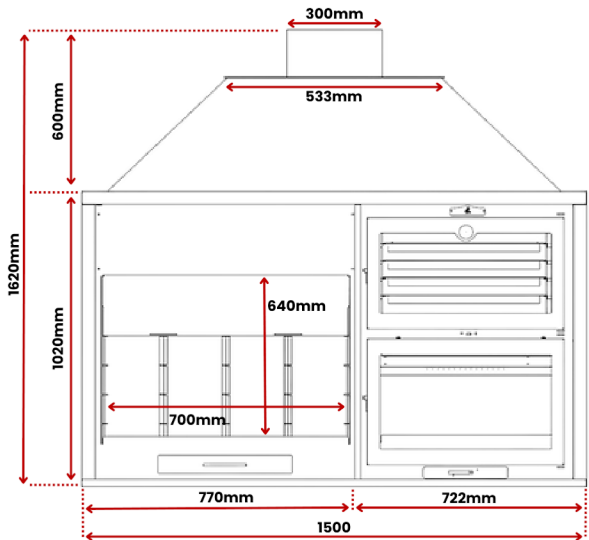

APPROXIMATE COOKING AREA

GRILL 620 W x 550 D

BF 70

STAINLESS STEEL GRILL WITH 4
ADJUSTABLE COOKING HEIGHTS

Ø 250 MM INTERNAL FLUE

BARBEQUE BASE LINED WITH
FIREBRICKS

WOOD / COAL FUEL

APPROXIMATE COOKING AREA

GRILL 680 W x 630 D

BF 90

STAINLESS STEEL GRILL WITH 4
ADJUSTABLE COOKING HEIGHTS

Ø 300 MM INTERNAL FLUE

BARBEQUE BASE LINED WITH
FIREBRICKS

WOOD / COAL FUEL

APPROXIMATE COOKING AREA

GRILL 890 W x 650 D

FUSION

SPECIFICATIONS

FUSION 140

WEIGHT 235 KG

FLUE SIZE 300MM MALE
INNER
CONNECTION

FUSION 160

WEIGHT 300 KG

FLUE SIZE 300MM MALE
INNER
CONNECTION

FUSION 200

WEIGHT 360 KG

FLUE SIZE 350 MM MALE
INNER
CONNECTION

BH SERIES

SPECIFICATIONS

BH 70

WEIGHT 58 KG
FLUE SIZE 200MM MALE INNER CONNECTION

BH 80