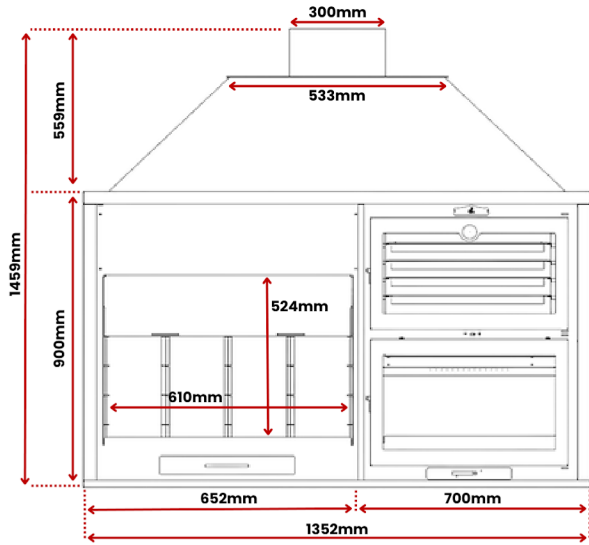

APPROXIMATE COOKING AREA

GRILL 620 W x 550 D

BF 70

STAINLESS STEEL GRILL WITH 4
ADJUSTABLE COOKING HEIGHTS

Ø 250 MM INTERNAL FLUE

BARBEQUE BASE LINED WITH
FIREBRICKS

WOOD / COAL FUEL

APPROXIMATE COOKING AREA

GRILL 680 W x 630 D

BF 90

STAINLESS STEEL GRILL WITH 4
ADJUSTABLE COOKING HEIGHTS

Ø 300 MM INTERNAL FLUE

BARBEQUE BASE LINED WITH
FIREBRICKS

WOOD / COAL FUEL

APPROXIMATE COOKING AREA

GRILL 890 W x 650 D

FUSION

SPECIFICATIONS

FUSION 140

WEIGHT 235 KG

FLUE SIZE 300MM MALE
INNER
CONNECTION

FUSION 160

WEIGHT 300 KG

FLUE SIZE 300MM MALE
INNER
CONNECTION

FUSION 200

WEIGHT 360 KG

FLUE SIZE 350 MM MALE
INNER
CONNECTION

BH SERIES

SPECIFICATIONS

BH 70

WEIGHT 58 KG
FLUE SIZE 200MM MALE INNER CONNECTION

BH 80