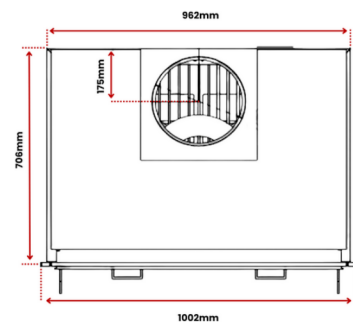

WEIGHT 75 KG
FLUE SIZE 200MM MALE INNER CONNECTION

BH 100

WEIGHT 93 KG
FLUE SIZE 250MM MALE INNER CONNECTION

BH OVEN

SPECIFICATIONS

BH 80 OVEN

WEIGHT 140 KG

FLUE SIZE 250 MM MALE INNER CONNECTION

BH 100 OVEN

WEIGHT 182 KG

FLUE SIZE 250 MM MALE INNER CONNECTION

BF SERIES

SPECIFICATIONS

BF 60

WEIGHT 95 KG

FLUE SIZE 250MM MALE INNER CONNECTION

BF 70

WEIGHT 150 KG

FLUE SIZE 250MM MALE INNER CONNECTION

BF 90

WEIGHT 190 KG

FLUE SIZE 300MM MALE INNER CONNECTION

HEARTH & CLEARANCE REQUIREMENTS

HEARTH REQUIREMENTS