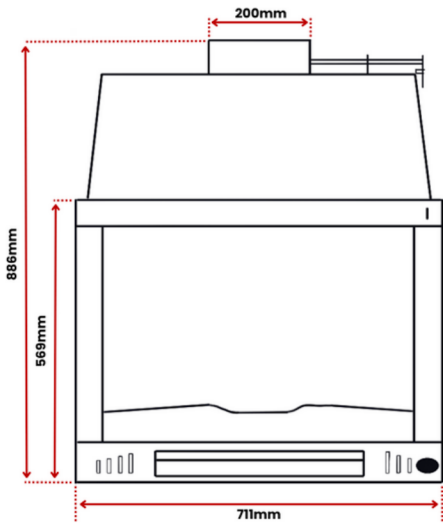

GRILL 680 W x 630 D

BF 90

STAINLESS STEEL GRILL WITH 4
ADJUSTABLE COOKING HEIGHTS

Ø 300 MM INTERNAL FLUE

BARBEQUE BASE LINED WITH
FIREBRICKS

WOOD / COAL FUEL

APPROXIMATE COOKING AREA

GRILL 890 W x 650 D

FUSION

SPECIFICATIONS

FUSION 140

WEIGHT 235 KG

FLUE SIZE 300MM MALE
INNER
CONNECTION

FUSION 160

WEIGHT 300 KG

FLUE SIZE 300MM MALE
INNER
CONNECTION

FUSION 200

WEIGHT 360 KG

FLUE SIZE 350 MM MALE
INNER
CONNECTION

BH SERIES

SPECIFICATIONS

BH 70

WEIGHT 58 KG
FLUE SIZE 200MM MALE INNER CONNECTION

BH 80