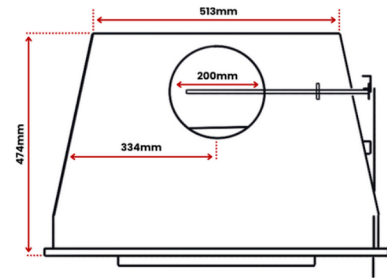

APPROXIMATE COOKING AREA

GRILL 620 W x 550 D

BF 70

STAINLESS STEEL GRILL WITH 4
ADJUSTABLE COOKING HEIGHTS

Ø 250 MM INTERNAL FLUE

BARBEQUE BASE LINED WITH
FIREBRICKS

WOOD / COAL FUEL

APPROXIMATE COOKING AREA

GRILL 680 W x 630 D

BF 90

STAINLESS STEEL GRILL WITH 4
ADJUSTABLE COOKING HEIGHTS

Ø 300 MM INTERNAL FLUE

BARBEQUE BASE LINED WITH
FIREBRICKS

WOOD / COAL FUEL

APPROXIMATE COOKING AREA

GRILL 890 W x 650 D

FUSION

SPECIFICATIONS

FUSION 140

WEIGHT 235 KG

FLUE SIZE 300MM MALE
INNER
CONNECTION

FUSION 160

WEIGHT 300 KG

FLUE SIZE 300MM MALE
INNER
CONNECTION

FUSION 200

WEIGHT 360 KG

FLUE SIZE 350 MM MALE
INNER
CONNECTION

BH SERIES

SPECIFICATIONS

BH 70

WEIGHT 58 KG
FLUE SIZE 200MM MALE INNER CONNECTION

BH 80