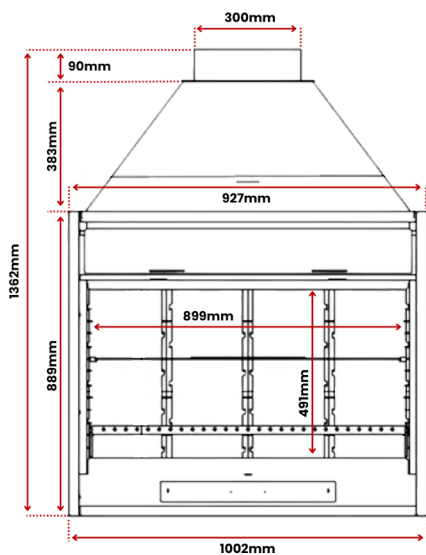

WEIGHT 75 KG
FLUE SIZE 200MM MALE INNER CONNECTION

BH 100

WEIGHT 93 KG
FLUE SIZE 250MM MALE INNER CONNECTION

BH OVEN

SPECIFICATIONS

BH 80 OVEN

WEIGHT 140 KG

FLUE SIZE 250 MM MALE INNER CONNECTION

BH 100 OVEN

WEIGHT 182 KG

FLUE SIZE 250 MM MALE INNER CONNECTION

BF SERIES

SPECIFICATIONS

BF 60

WEIGHT 95 KG

FLUE SIZE 250MM MALE INNER CONNECTION

BF 70

WEIGHT 150 KG

FLUE SIZE 250MM MALE INNER CONNECTION

BF 90

WEIGHT 190 KG

FLUE SIZE 300MM MALE INNER CONNECTION

HEARTH & CLEARANCE REQUIREMENTS

HEARTH REQUIREMENTS