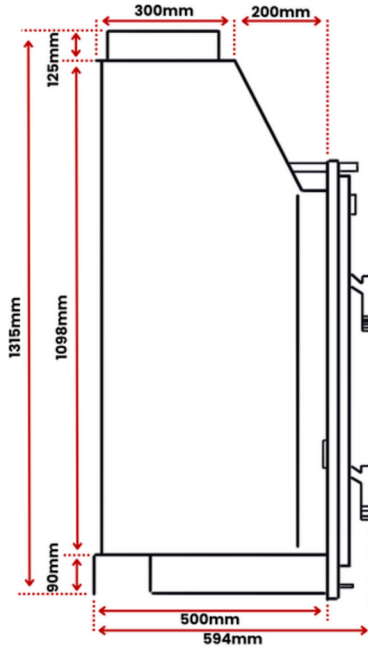

FUSION

SPECIFICATIONS

FUSION 140

WEIGHT 235 KG

FLUE SIZE 300MM MALE
INNER
CONNECTION

FUSION 160

WEIGHT 300 KG

FLUE SIZE 300MM MALE
INNER
CONNECTION

FUSION 200

WEIGHT 360 KG

FLUE SIZE 350 MM MALE
INNER
CONNECTION

BH SERIES

SPECIFICATIONS

BH 70

WEIGHT 58 KG
FLUE SIZE 200MM MALE INNER CONNECTION

BH 80

WEIGHT 75 KG
FLUE SIZE 200MM MALE INNER CONNECTION

BH 100

WEIGHT 93 KG
FLUE SIZE 250MM MALE INNER CONNECTION

BH OVEN

SPECIFICATIONS

BH 80 OVEN

WEIGHT 140 KG

FLUE SIZE 250 MM MALE INNER CONNECTION

BH 100 OVEN

WEIGHT 182 KG

FLUE SIZE 250 MM MALE INNER CONNECTION

BF SERIES

SPECIFICATIONS

BF 60

WEIGHT 95 KG

FLUE SIZE 250MM MALE INNER CONNECTION