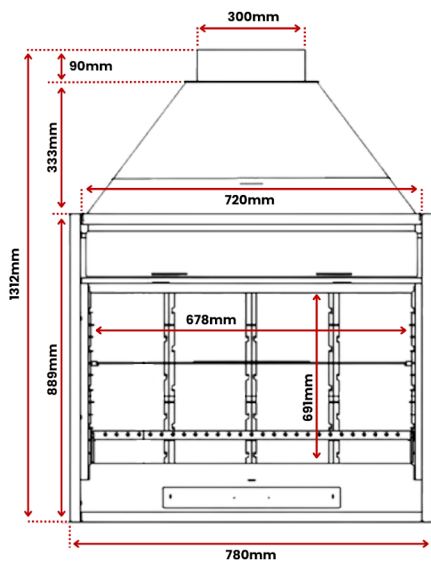

WEIGHT 75 KG
FLUE SIZE 200MM MALE INNER CONNECTION

BH 100

WEIGHT 93 KG
FLUE SIZE 250MM MALE INNER CONNECTION

BH OVEN

SPECIFICATIONS

BH 80 OVEN

WEIGHT 140 KG

FLUE SIZE 250 MM MALE INNER CONNECTION

BH 100 OVEN

WEIGHT 182 KG

FLUE SIZE 250 MM MALE INNER CONNECTION

BF SERIES

SPECIFICATIONS

BF 60

WEIGHT 95 KG

FLUE SIZE 250MM MALE INNER CONNECTION

BF 70

WEIGHT 150 KG

FLUE SIZE 250MM MALE INNER CONNECTION

BF 90

WEIGHT 190 KG

FLUE SIZE 300MM MALE INNER CONNECTION

HEARTH & CLEARANCE REQUIREMENTS

HEARTH REQUIREMENTS