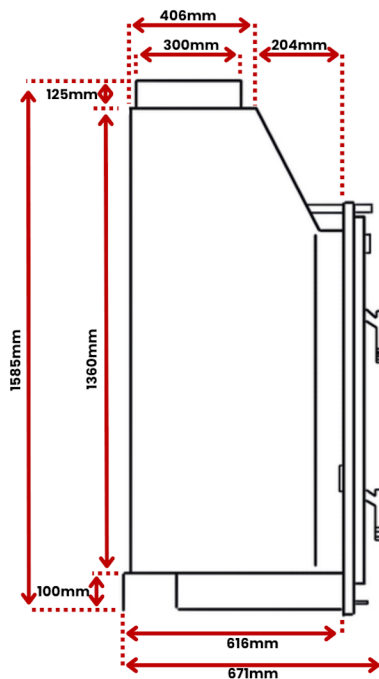

FUSION

SPECIFICATIONS

FUSION 140

WEIGHT 235 KG

FLUE SIZE 300MM MALE
INNER
CONNECTION

FUSION 160

WEIGHT 300 KG

FLUE SIZE 300MM MALE
INNER
CONNECTION

FUSION 200

WEIGHT 360 KG

FLUE SIZE 350 MM MALE
INNER
CONNECTION

BH SERIES

SPECIFICATIONS

BH 70

WEIGHT 58 KG
FLUE SIZE 200MM MALE INNER CONNECTION

BH 80

WEIGHT 75 KG
FLUE SIZE 200MM MALE INNER CONNECTION

BH 100

WEIGHT 93 KG
FLUE SIZE 250MM MALE INNER CONNECTION

BH OVEN

SPECIFICATIONS

BH 80 OVEN

WEIGHT 140 KG

FLUE SIZE 250 MM MALE INNER CONNECTION

BH 100 OVEN

WEIGHT 182 KG

FLUE SIZE 250 MM MALE INNER CONNECTION

BF SERIES

SPECIFICATIONS

BF 60

WEIGHT 95 KG

FLUE SIZE 250MM MALE INNER CONNECTION