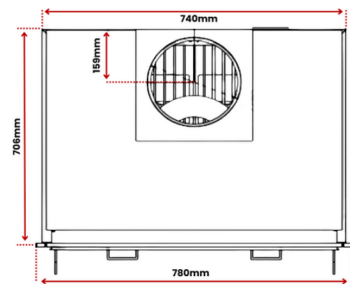

WEIGHT 75 KG
FLUE SIZE 200MM MALE INNER CONNECTION

BH 100

WEIGHT 93 KG
FLUE SIZE 250MM MALE INNER CONNECTION

BH OVEN

SPECIFICATIONS

BH 80 OVEN

WEIGHT 140 KG

FLUE SIZE 250 MM MALE INNER CONNECTION

BH 100 OVEN

WEIGHT 182 KG

FLUE SIZE 250 MM MALE INNER CONNECTION

BF SERIES

SPECIFICATIONS

BF 60

WEIGHT 95 KG

FLUE SIZE 250MM MALE INNER CONNECTION

BF 70

WEIGHT 150 KG

FLUE SIZE 250MM MALE INNER CONNECTION

BF 90

WEIGHT 190 KG

FLUE SIZE 300MM MALE INNER CONNECTION

HEARTH & CLEARANCE REQUIREMENTS

HEARTH REQUIREMENTS