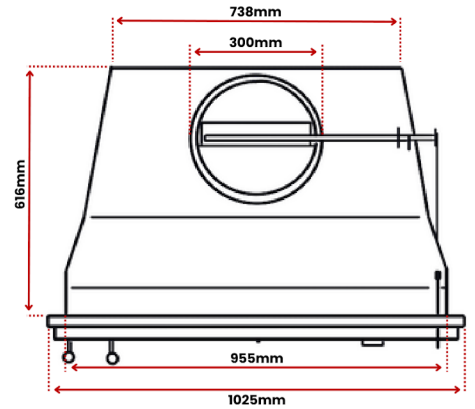

FUSION

SPECIFICATIONS

FUSION 140

WEIGHT 235 KG

FLUE SIZE 300MM MALE
INNER
CONNECTION

FUSION 160

WEIGHT 300 KG

FLUE SIZE 300MM MALE
INNER
CONNECTION

FUSION 200

WEIGHT 360 KG

FLUE SIZE 350 MM MALE
INNER
CONNECTION

BH SERIES

SPECIFICATIONS

BH 70

WEIGHT 58 KG
FLUE SIZE 200MM MALE INNER CONNECTION

BH 80

WEIGHT 75 KG
FLUE SIZE 200MM MALE INNER CONNECTION

BH 100

WEIGHT 93 KG
FLUE SIZE 250MM MALE INNER CONNECTION

BH OVEN

SPECIFICATIONS

BH 80 OVEN

WEIGHT 140 KG

FLUE SIZE 250 MM MALE INNER CONNECTION