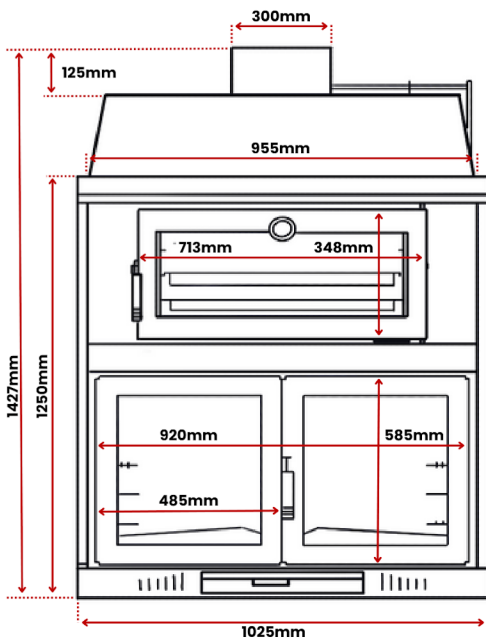

FUSION

SPECIFICATIONS

FUSION 140

WEIGHT 235 KG

FLUE SIZE 300MM MALE
INNER
CONNECTION

FUSION 160

WEIGHT 300 KG

FLUE SIZE 300MM MALE
INNER
CONNECTION

FUSION 200

WEIGHT 360 KG

FLUE SIZE 350 MM MALE
INNER
CONNECTION

BH SERIES

SPECIFICATIONS

BH 70

WEIGHT 58 KG
FLUE SIZE 200MM MALE INNER CONNECTION

BH 80

WEIGHT 75 KG
FLUE SIZE 200MM MALE INNER CONNECTION

BH 100

WEIGHT 93 KG
FLUE SIZE 250MM MALE INNER CONNECTION

BH OVEN

SPECIFICATIONS

BH 80 OVEN

WEIGHT 140 KG

FLUE SIZE 250 MM MALE INNER CONNECTION

BH 100 OVEN

WEIGHT 182 KG

FLUE SIZE 250 MM MALE INNER CONNECTION

BF SERIES

SPECIFICATIONS

BF 60

WEIGHT 95 KG

FLUE SIZE 250MM MALE INNER CONNECTION