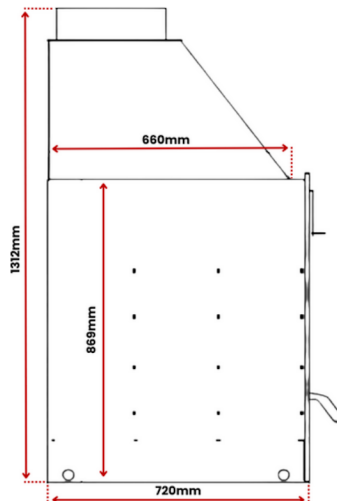

FUSION 200

WEIGHT 360 KG

FLUE SIZE 350 MM MALE
INNER
CONNECTION

BH SERIES

SPECIFICATIONS

BH 70

WEIGHT 58 KG
FLUE SIZE 200MM MALE INNER CONNECTION

BH 80

WEIGHT 75 KG
FLUE SIZE 200MM MALE INNER CONNECTION

BH 100

WEIGHT 93 KG
FLUE SIZE 250MM MALE INNER CONNECTION

BH OVEN

SPECIFICATIONS

BH 80 OVEN

WEIGHT 140 KG

FLUE SIZE 250 MM MALE INNER CONNECTION

BH 100 OVEN

WEIGHT 182 KG

FLUE SIZE 250 MM MALE INNER CONNECTION

BF SERIES

SPECIFICATIONS

BF 60

WEIGHT 95 KG

FLUE SIZE 250MM MALE INNER CONNECTION

BF 70

WEIGHT 150 KG

FLUE SIZE 250MM MALE INNER CONNECTION

BF 90

WEIGHT 190 KG

FLUE SIZE 300MM MALE INNER CONNECTION

HEARTH & CLEARANCE REQUIREMENTS

HEARTH REQUIREMENTS