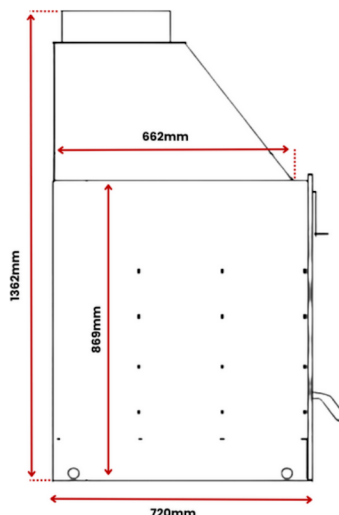

FUSION 200

WEIGHT 360 KG

FLUE SIZE 350 MM MALE
INNER
CONNECTION

BH SERIES

SPECIFICATIONS

BH 70

WEIGHT 58 KG
FLUE SIZE 200MM MALE INNER CONNECTION

BH 80

WEIGHT 75 KG
FLUE SIZE 200MM MALE INNER CONNECTION

BH 100

WEIGHT 93 KG
FLUE SIZE 250MM MALE INNER CONNECTION

BH OVEN

SPECIFICATIONS

BH 80 OVEN

WEIGHT 140 KG

FLUE SIZE 250 MM MALE INNER CONNECTION

BH 100 OVEN

WEIGHT 182 KG

FLUE SIZE 250 MM MALE INNER CONNECTION

BF SERIES

SPECIFICATIONS

BF 60

WEIGHT 95 KG

FLUE SIZE 250MM MALE INNER CONNECTION

BF 70

WEIGHT 150 KG

FLUE SIZE 250MM MALE INNER CONNECTION

BF 90

WEIGHT 190 KG

FLUE SIZE 300MM MALE INNER CONNECTION

HEARTH & CLEARANCE REQUIREMENTS

HEARTH REQUIREMENTS