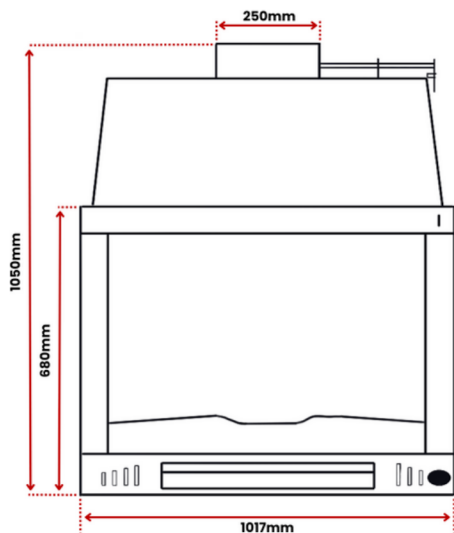

FUSION

SPECIFICATIONS

FUSION 140

WEIGHT 235 KG

FLUE SIZE 300MM MALE
INNER
CONNECTION

FUSION 160

WEIGHT 300 KG

FLUE SIZE 300MM MALE
INNER
CONNECTION

FUSION 200

WEIGHT 360 KG

FLUE SIZE 350 MM MALE
INNER
CONNECTION

BH SERIES

SPECIFICATIONS

BH 70

WEIGHT 58 KG
FLUE SIZE 200MM MALE INNER CONNECTION

BH 80

WEIGHT 75 KG
FLUE SIZE 200MM MALE INNER CONNECTION

BH 100

WEIGHT 93 KG
FLUE SIZE 250MM MALE INNER CONNECTION

BH OVEN

SPECIFICATIONS

BH 80 OVEN

WEIGHT 140 KG

FLUE SIZE 250 MM MALE INNER CONNECTION