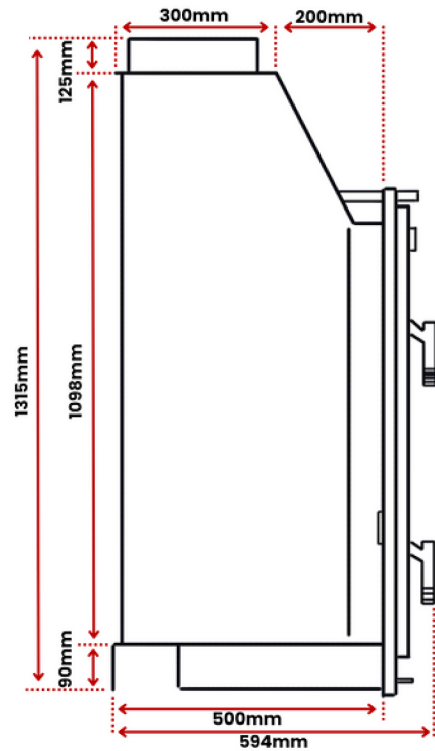

FRONT

TOP

SIDE

MATERIAL	High Quality Welded Steel
AIRFLOW	Dual airflow control (top damper & bottom air slide)
FINISH	Black High Temperature Paint
WEIGHT	140kg
INCLUSIONS	Precision Temperature Guage Vitroc ceramic Glass Doors Removable Ash Tray Drawer Stainless Steel BBQ Grill Stainless steel tray (500mm x 350mm) Additional Paint Can Heat Resistant Glove