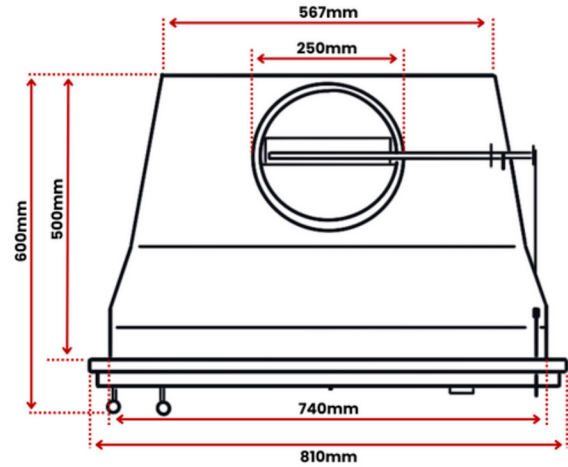

FRONT

TOP

SIDE

MATERIAL	High Quality Welded Steel
AIRFLOW	Dual airflow control (top damper & bottom air slide)
FINISH	Black High Temperature Paint
WEIGHT	140kg
INCLUSIONS	Precision Temperature Guage Vitroc ceramic Glass Doors Removable Ash Tray Drawer Stainless Steel BBQ Grill Stainless steel tray (500mm x 350mm) Additional Paint Can Heat Resistant Glove