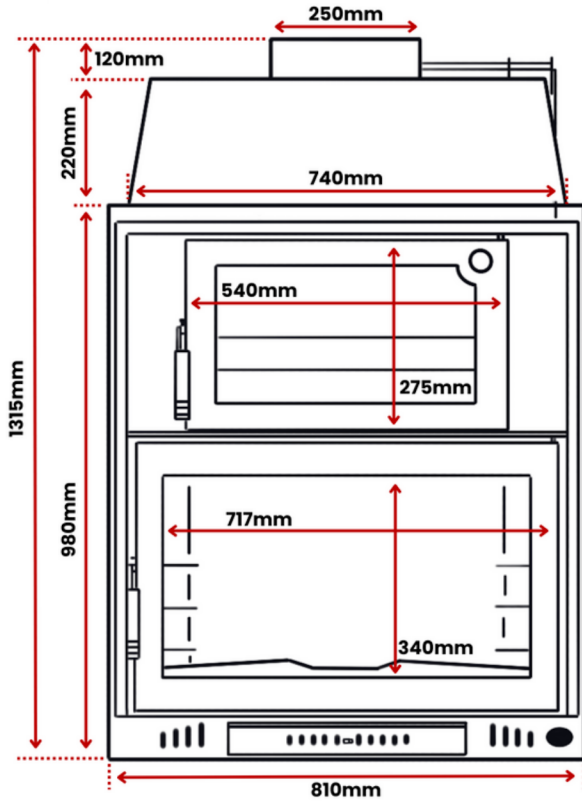

FRONT

TOP

SIDE

MATERIAL	High Quality Welded Steel
AIRFLOW	Dual airflow control (top damper & bottom air slide)
FINISH	Black High Temperature Paint
WEIGHT	140kg
INCLUSIONS	Precision Temperature Guage Vitroc ceramic Glass Doors Removable Ash Tray Drawer Stainless Steel BBQ Grill Stainless steel tray (500mm x 350mm) Additional Paint Can Heat Resistant Glove